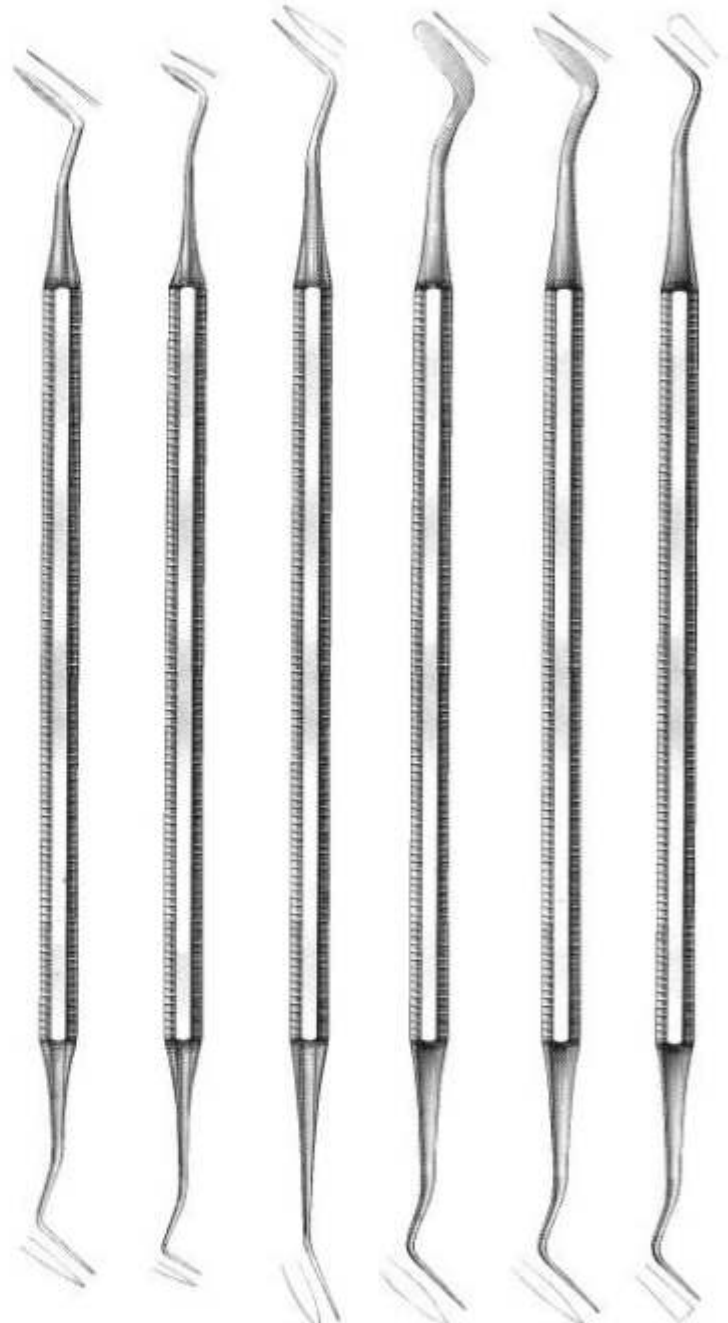

Wax, Porcelain & Cement Instruments

Comfort Grip Vinyl - Covered Insulating Handles

Wax, Porcelain & Cement Instruments

P.K. THOMAS

2101
PKT 1

2102
PKT 2

2103
PKT 3

2104
PKT 4

2105
PKT 5

Set of 5 instruments

WAX CARVERS

2106
Hollenback 3

2107
Hollenback 3S

2108
WARD 1

2109
WARD 2

2110
WALL 1