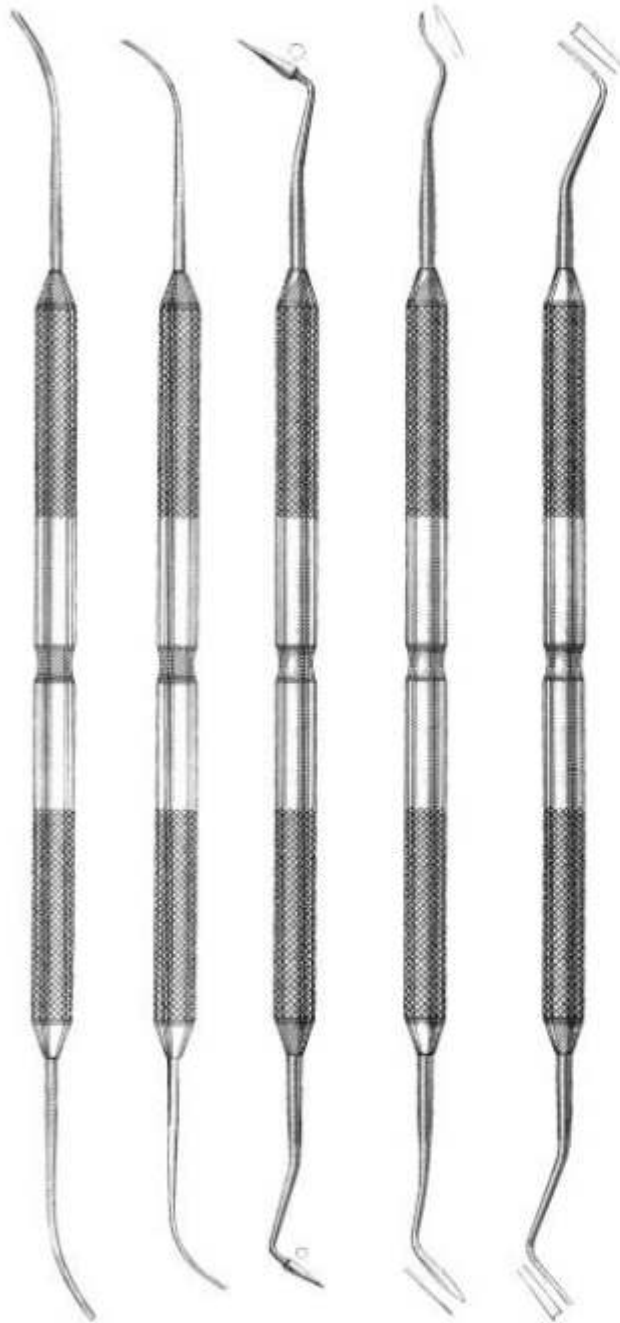

Wax, Porcelain & Cement Instruments

Comfort Grip Vinyl - Covered Insulating Handles

Wax, Porcelain & Cement Instruments

P.K. THOMAS

2101
PKT 1

2102
PKT 2

2103
PKT 3

2104
PKT 4

2105
PKT 5

Set of 5 instruments

WAX CARVERS

2106
Hollenback 3

2107
Hollenback 3S

2108
WARD 1

2109
WARD 2

2110
WALL 1